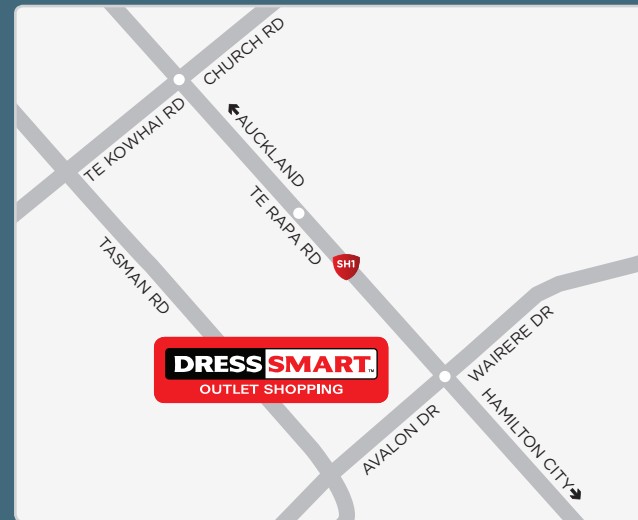

CENTRE LOCATIONS

- | | |
|---------------------|--|
| Auckland | 151 Arthur Street, Onehunga
Over 100 Stores |
| Hamilton | The Base, Te Rapa, Cnr Avalon Dr
& Te Rapa Rd, SH1
35 Stores |
| Wellington | 24 Main Road, Tawa,
35 Stores |
| Christchurch | 409 Main South Road, Hornby
Over 60 Stores |

WE'RE EASY TO FIND

Dress-Smart Hamilton
The Base, Te Rapa, Cnr Avalon Dr & Te Rapa Rd, SH1, Hamilton

LOCATION MAP

Dress-Smart Outlet Shopping where you can find quality national and international brands with up to 70% off normal retail prices every day! With over 30 stores Dress-Smart Hamilton offers a diverse mix of women's, men's and children's clothing, jewellery, sportswear and general merchandise.